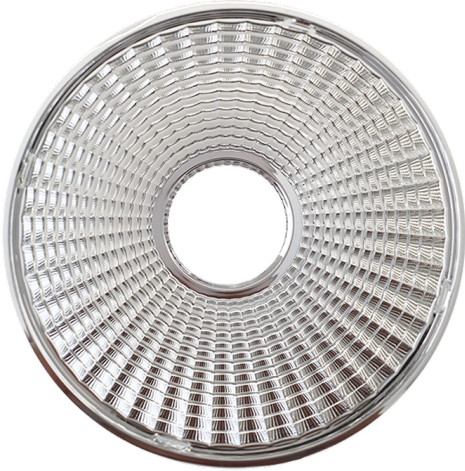

Reflector 24° (M) for MUNSTER 2 (Reflector 24° (M) for MUNSTER 2)**Product description****Technical information**

Reflector 24° (M) for MUNSTER 2 (Reflector 24° (M) for MUNSTER 2)

Accessories

MUNSTER 2
MUS-80011
